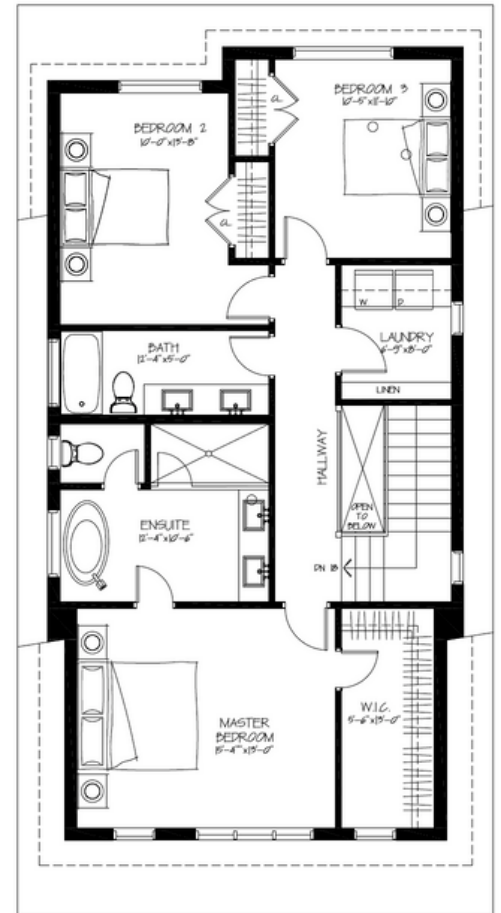

The Ridge

Elevation B - Lot 2

Lower Level

Main Level

Upper Level

2,700 SF | 3 Bedrooms | 3.5 Bathrooms

Enjoy \$25,000 in bonuses with the purchase of these models!

- ➔ \$10,000 voucher to Dala Decor (furniture or lighting fixtures)
- ➔ \$15,000 voucher to apply to upgrades or cedar barrel sauna