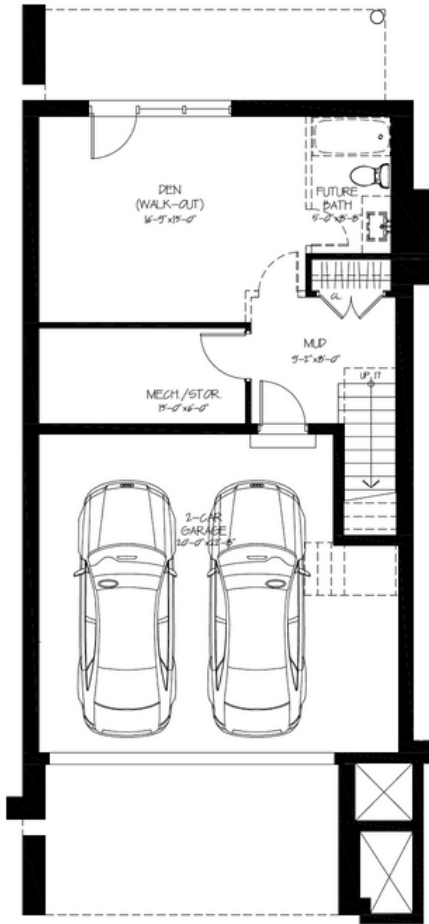

The Ridge

Elevation B - Lot 2

Lower Level

Main Level

Upper Level

2,700 SF | 3 Bedrooms | 3.5 Bathrooms

Enjoy \$25,000 in bonuses with the purchase of these models!

- ➔ \$10,000 voucher to Dala Decor (furniture or lighting fixtures)
- ➔ \$15,000 voucher to apply to upgrades or cedar barrel sauna