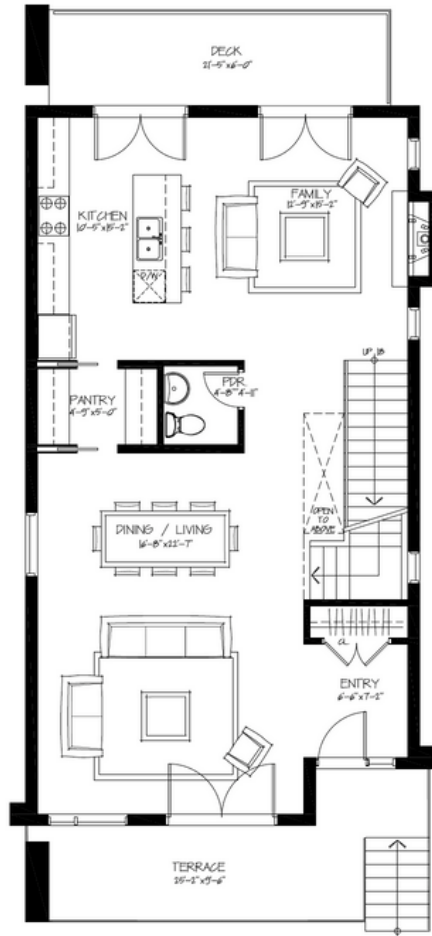

The Ridge

Elevation B - Lot 2

Lower Level

Main Level

Upper Level

2,700 SF | 3 Bedrooms | 3.5 Bathrooms

Enjoy \$25,000 in bonuses with the purchase of these models!

- ➔ \$10,000 voucher to Dala Decor (furniture or lighting fixtures)
- ➔ \$15,000 voucher to apply to upgrades or cedar barrel sauna